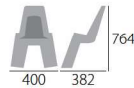

QST quick safety turn
Assemble and disassemble your baby-seat without any tools.